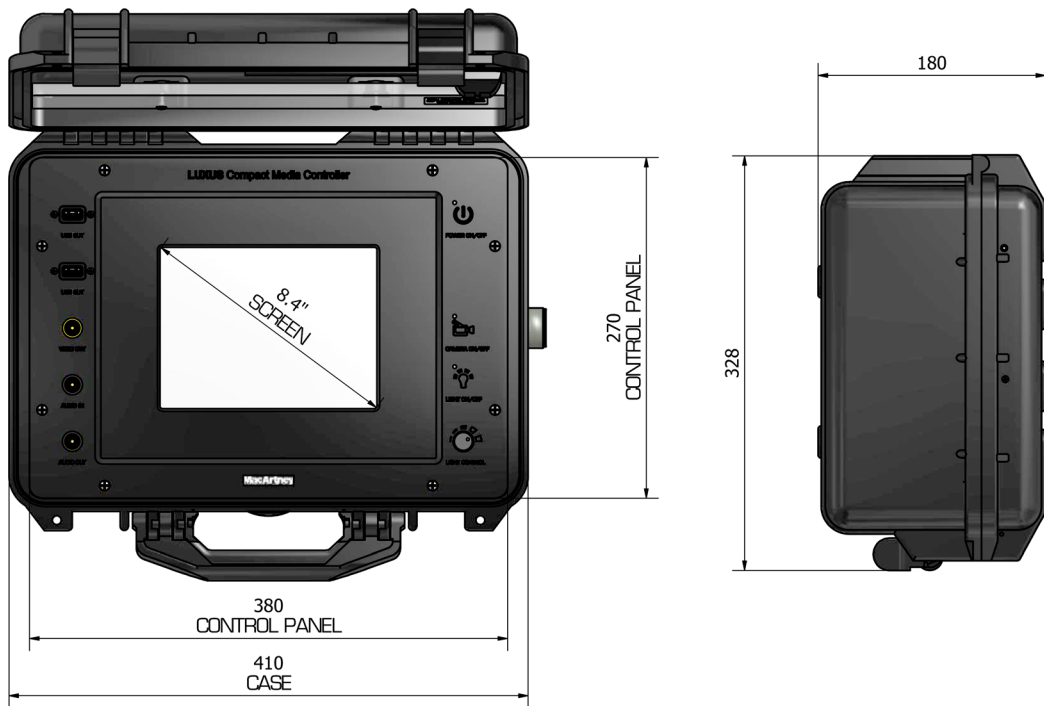

A diver umbilical can be connected to the controller with pre-installed bulkhead connectors or with customer specified connectors. The unit can be delivered with a wide range of optional products, including a range of cameras, lights and video cables from the LUXUS range.

The LUXUS Compact Media Controller is equipped for voltage inputs of 90 to 240 VAC. 12 or 24 VDC input is available as an option.

Features and benefits

- Compact, portable and easy to use
- Designed for single video and light
- Video data stored on internal SSD disk with USB port
- Video out to connect to large screen
- Overlay function with company logo
- Overlay function with time and date
- Touch screen

LUXUS
Controllers

Specifications

Electrical

Operating system:	Customized Windows
Input Power:	90 - 240 VAC (50 Hz - 60 Hz)
Camera Power:	24 VDC (other voltage available on request)
Lamp Power:	24 V/100 W maximum,
Lamp Type:	LED
Controls:	Power on/off, camera on/off, lamp on/off, dimmer for lamp, audio in/out, video out, USB out
Recording capacity:	More than 200 GB

Connection

Power supply:	Standard Euro plug
Umbilical:	SubConn® MCBHRA8FSS Connector (other on request)

Mechanical

Screen:	8.4" transfective
Dimensions:	See drawing (mm)
Weight:	9 kg (without options)